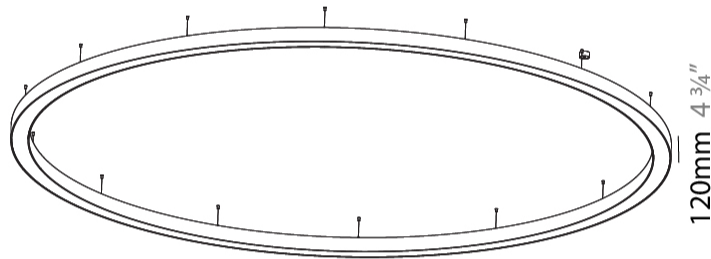

GENERAL

Series: Glorious
Subseries: Glorious
Brand: Prolight
Division: Architectural
Mounting Type: Suspension
Mounting Location: Ceiling
Subcategory: Ambient

PHYSICAL

Shape: Round
Diameter (mm): 5400
Diameter (in): 212 ⁵/₈
Depth (mm): 120
Depth (in): 4 ³/₄
Max. Overall Height (mm): 2120
Max. Overall Height (in): 83 ⁷/₁₆
Light Distribution: Direct
Weight (kg): 69.5
Weight (lbs): 152.9
Diffuser: PMMA - Opal or Micro-Prism
Fixture Finish: SSR / BKV / CWI / CRY / HAB / UFT / ITA / RUA / FTG / MYG / LOD / PUS / FRO / FUP / KIA / POP / BLS / SPG / MEY / GOH / GUM / CHC / COM / ABZ / JAG / OBR / MOS / ROR
Fixture Material: Aluminum

ELECTRICAL

Lamp Type: LED (Zhaga Standard)
Input Wattage (W): 280
Total Output Wattage (W): 224 / 179.2 (3500K)
Dimming: Non-Dimming / Phase Dimming (120Vac only) / 0-10V Dimming
Driver Included: Yes
Driver Location: Integrated
Driver Type: Constant Current
Driver Class: Class 2
Input Voltage (V): 120 - 277
Constant Current (MA): 350 / 1400 (3500K)

LED

Color Temperature (°K): 3000 / 3500 / 4000
Max. Delivered Lumen (lm): 25840 / 26754 / 27300
CRI: >80 CRI
Efficiency (%): 65
Lamp Life (hrs): 50000

OPTICAL

RATINGS AND CERTIFICATIONS

Certified By: Certified for North American Standards
IP rating: IP20

5100mm 200 ¹³/₁₆"
5400mm 212 ⁵/₈"